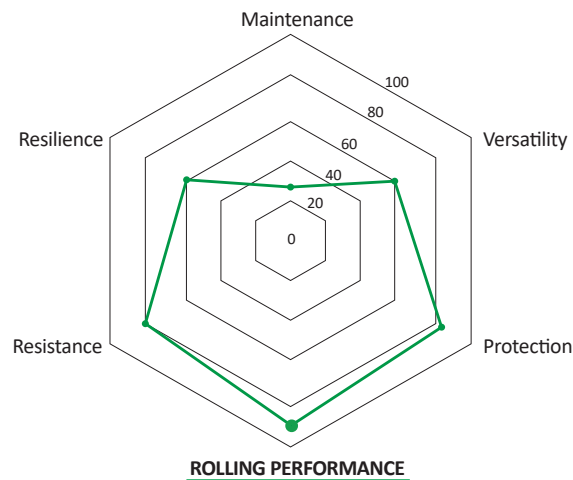

Designed to be multi-purpose and race-ready