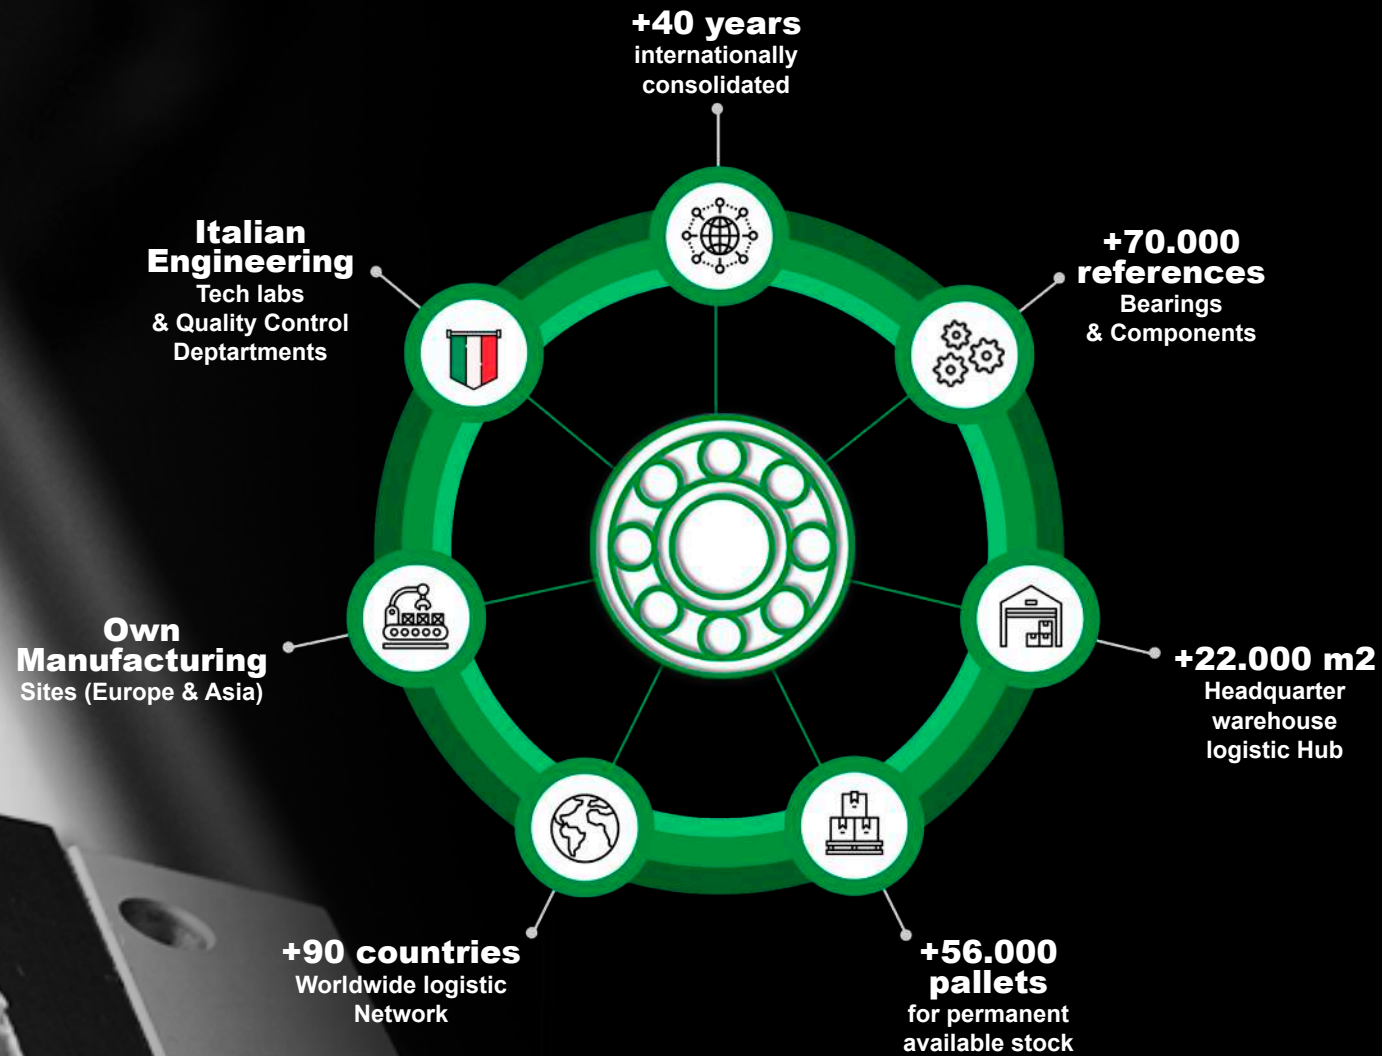

SPORT BEARINGS

**ISB SPORT
CYCLING BEARINGS**

ISB SPORT BEARINGS

YOUR SPECIALIZED CONSOLIDATED PARTNER

ISB SPORT BEARINGS SERIES

ENGINEERING AT THE SERVICE OF SPORTS

We design and manufacture our bearings to optimize and guarantee its performance in each application. Sport lives on challenges, details, limits, efforts, commitment. At ISB Sport we share these values and we strongly believe that improving the performances of every single component of a vehicle is the only way to make progress.