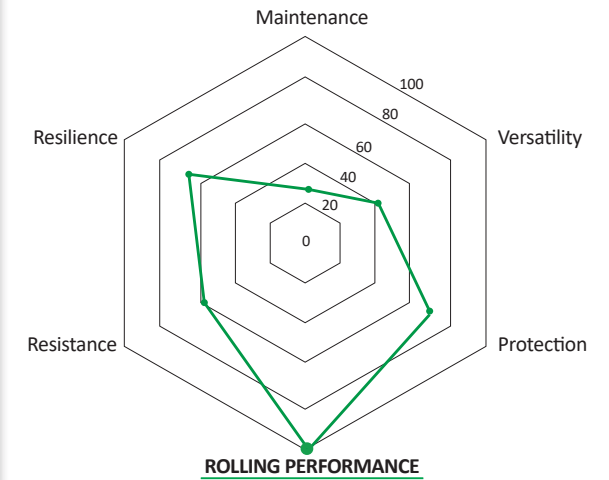

High tech advanced range for Top competition