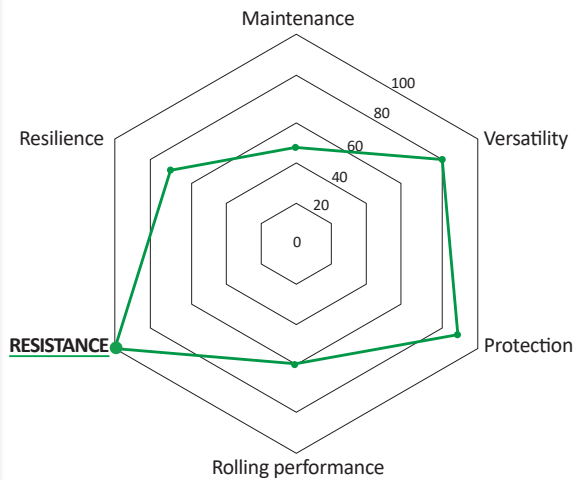

Based on performance, versatility and resistance